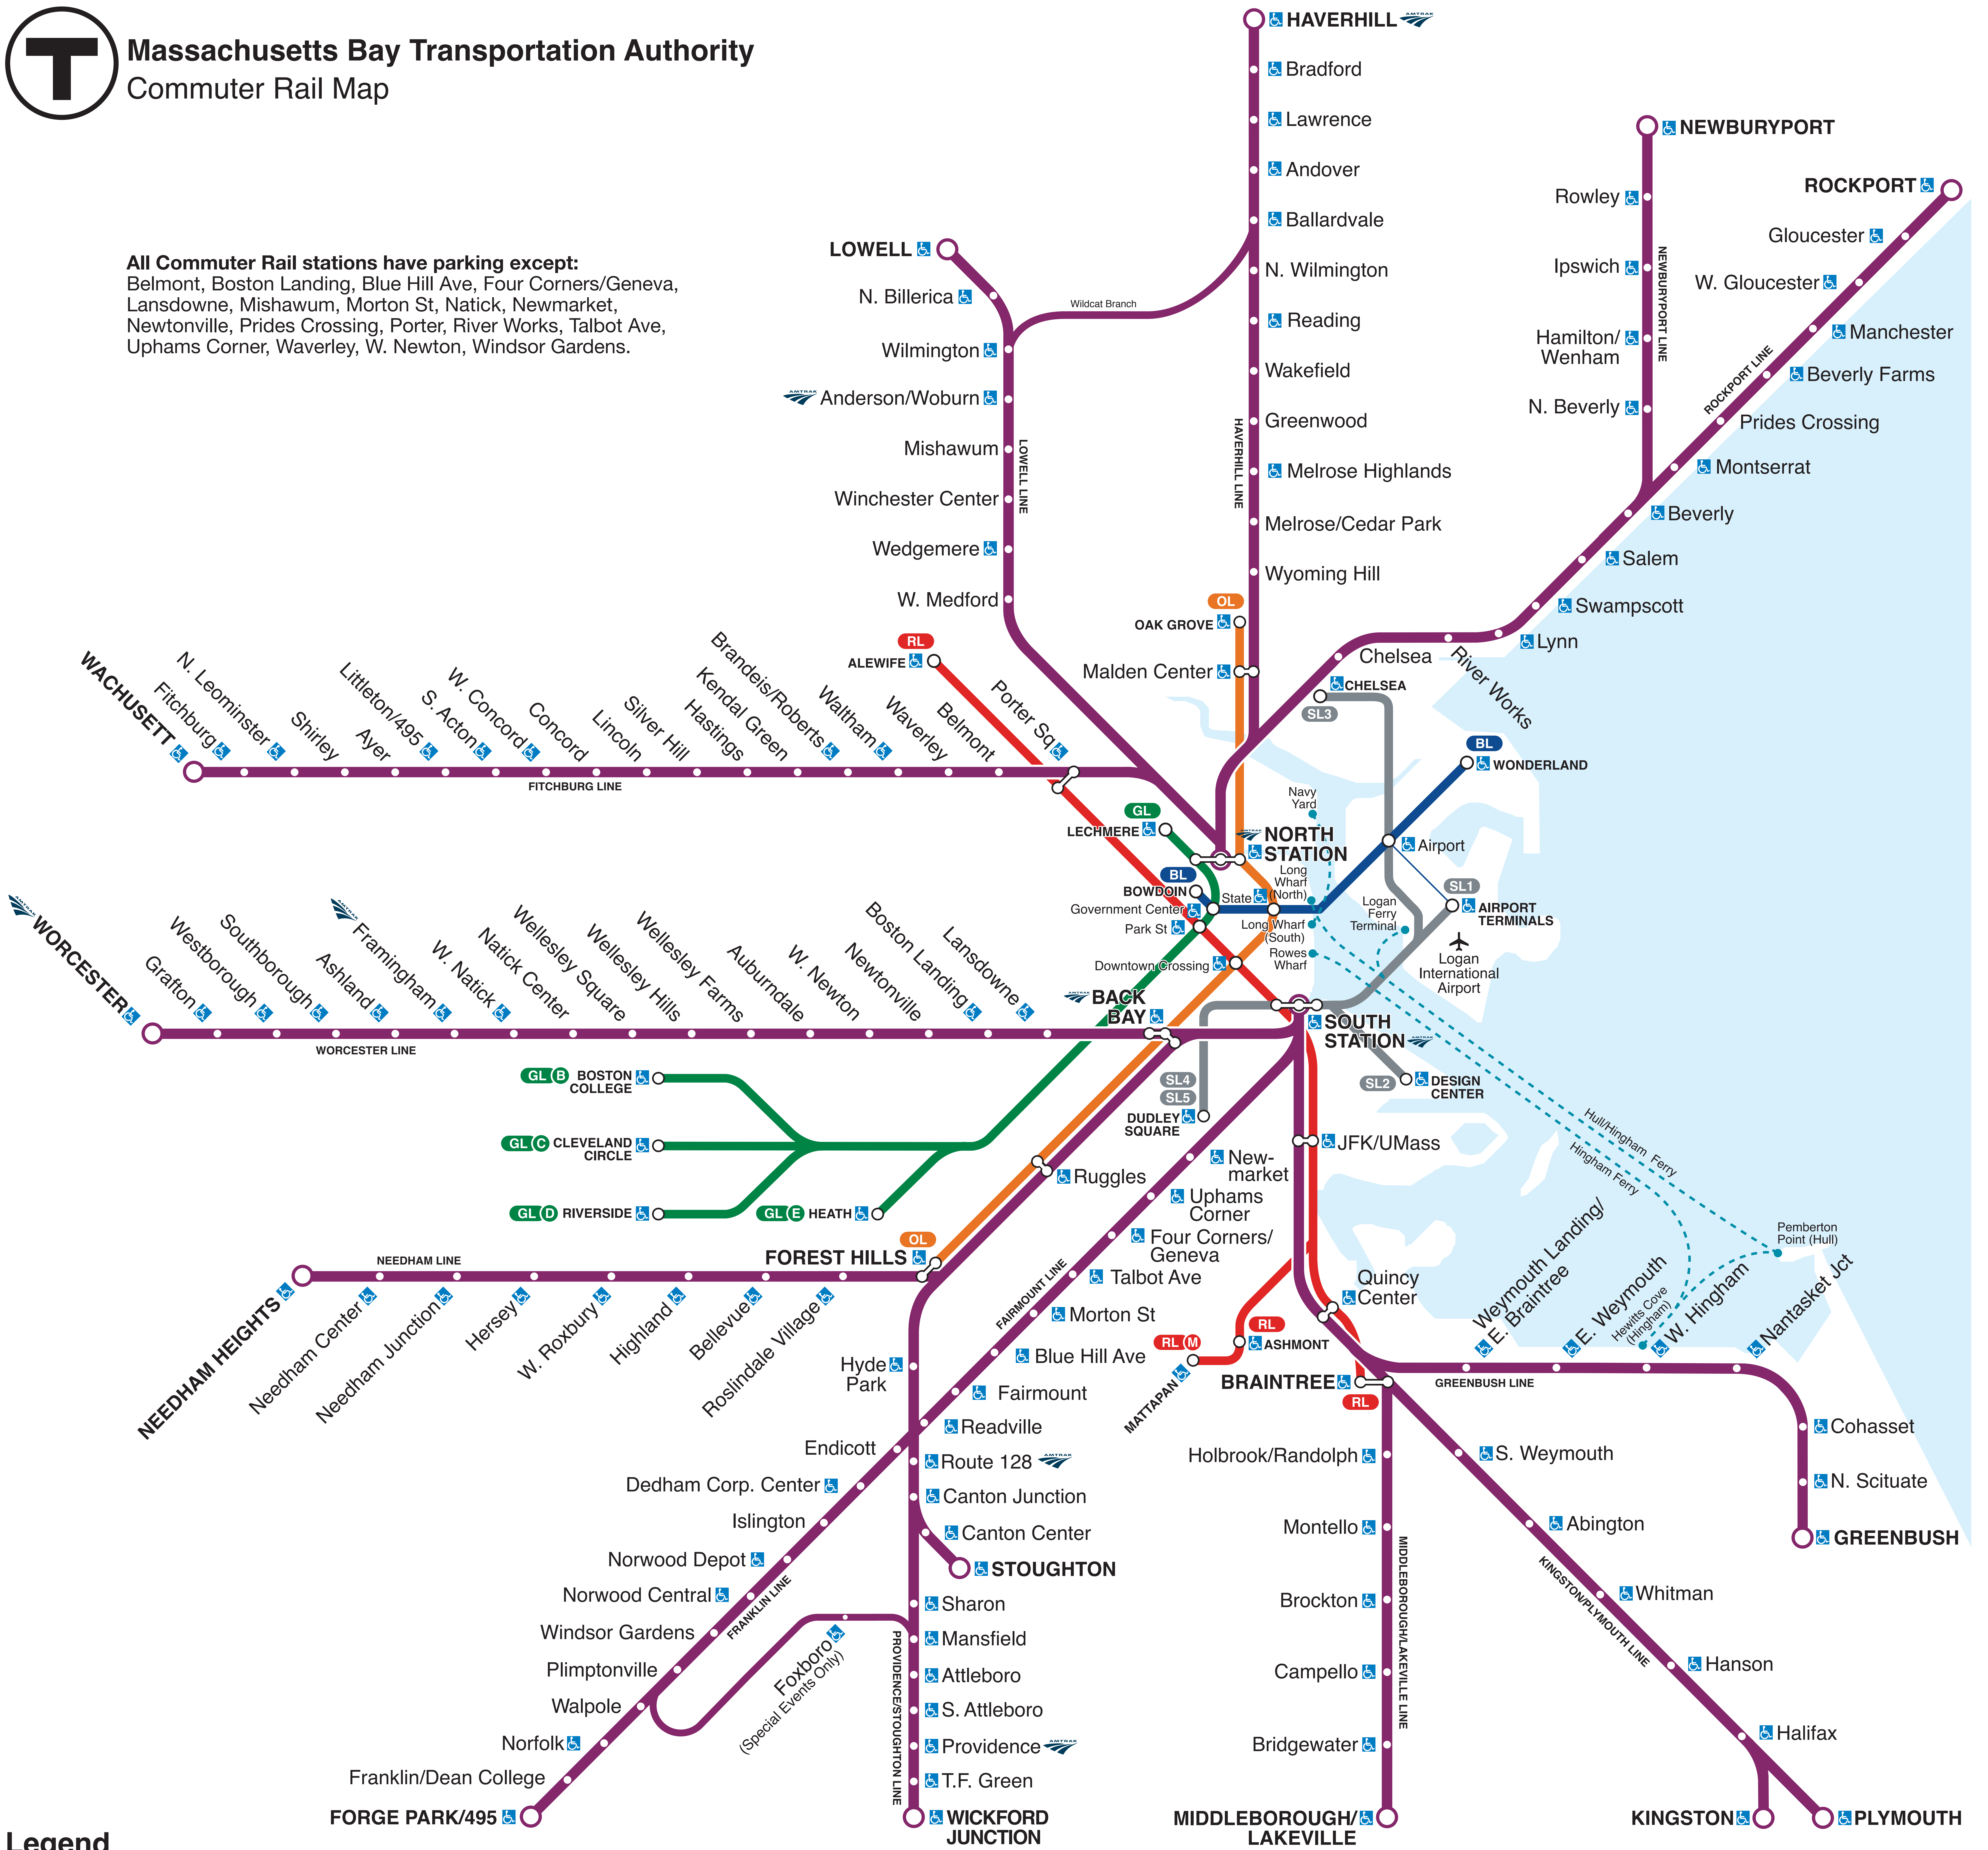

Massachusetts Bay Transportation Authority Commuter Rail Map

All Commuter Rail stations have parking except:
Belmont, Boston Landing, Blue Hill Ave, Four Corners/Geneva, Lansdowne, Mishawum, Morton St, Natick, Newmarket, Newtonville, Prides Crossing, Porter, River Works, Talbot Ave, Uphams Corner, Waverley, W. Newton, Windsor Gardens.

Legend

- COMMUTER RAIL LINES
- RED LINE
- SILVER LINE and branches
- GREEN LINE and branches
- ORANGE LINE
- BLUE LINE
- M MATTAPAN LINE
- Accessible station
All MBTA and Massport bus and ferry services are accessible
- Free Logan Airport shuttle bus
- Amtrak service
- Customer Communications & Travel Info
617-222-3200, 1-800-392-6100,
TTY 617-222-5146, www.mbta.com
- Terminus Station
- MATTAPAN LINE
- GREEN LINE and branches
- Accessible station
All MBTA and Massport bus and ferry services are accessible
- Amtrak service
- Customer Communications & Travel Info
617-222-3200, 1-800-392-6100,
TTY 617-222-5146, www.mbta.com
- ORANGE LINE
- BLUE LINE
- Transfer station
- FERRY
- MBTA Transit Police: 911
TTY 617-222-1200
- Elevator/escalator/lift updates: 800-392-6100